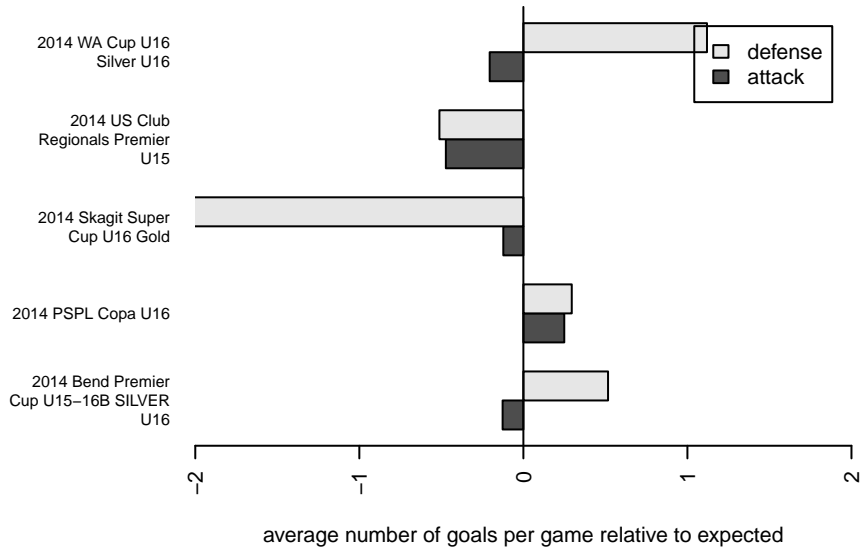

Performance relative to 13 month average