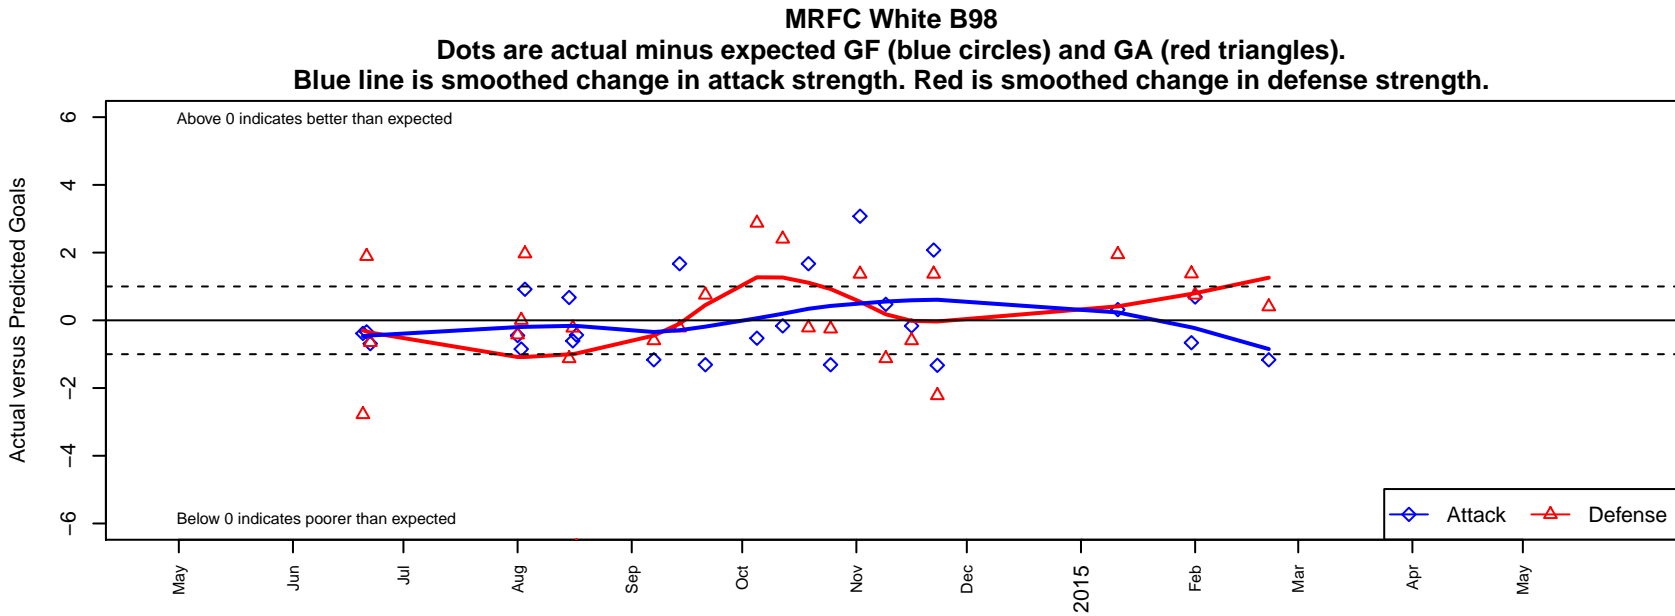

MRFC White B98

Mount Rainier FC
 Sumner, WA
 B98 total strength=1310
 attack=7.89 defense=4.36
 fall league = PSPL Copa U16

alt names used:
 MT.RAINIER FOOTBALL MRFC B-98 WHITE
 MRFC B98 White
 MT.RAINIER FOOTBALLMRFC B-98 WHITE
 B-98 White [MRFC]
 MT. RAINIER FC MRFC B98 WHITE (WA)

Venues played:
 2014 US Club Regionals Premier U15
 2014 Bend Premier Cup U15-16B SILVER U16
 2014 Skagit Super Cup U16 Gold
 2014 PSPL Copa U16
 2014 WA Cup U16 Silver U16

**attack and defense variance (black dot)
relative to other teams
and top 10 in region**