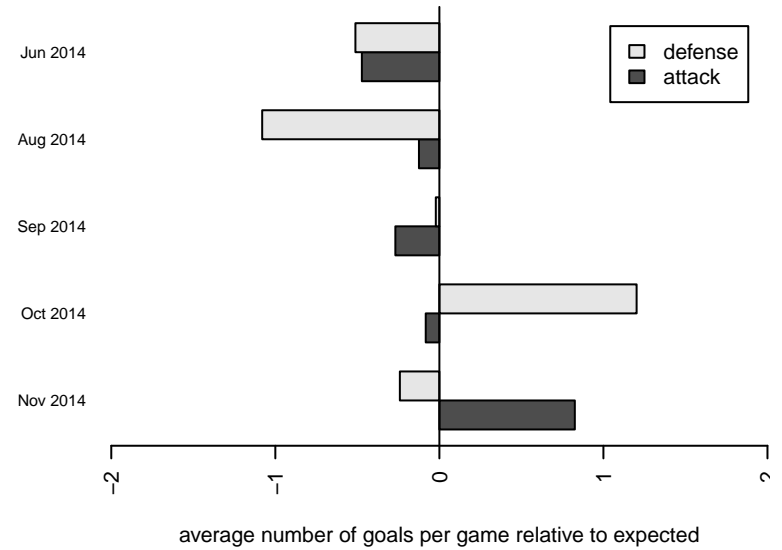

Performance relative to 13 month average