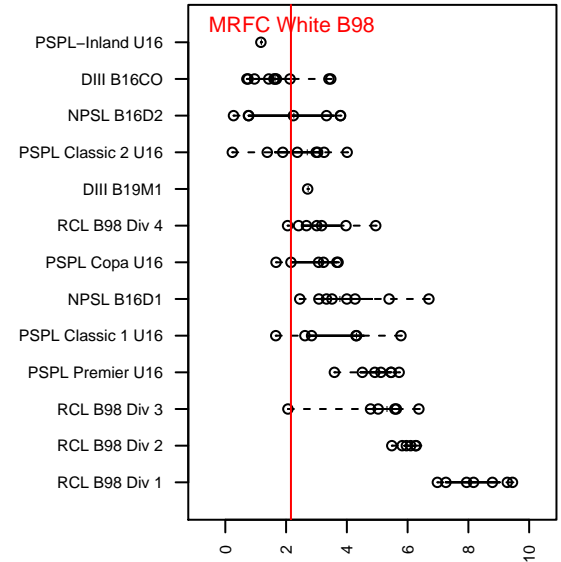

**attack and defense rating
relative to others at age
and all opponents in last 13 months**