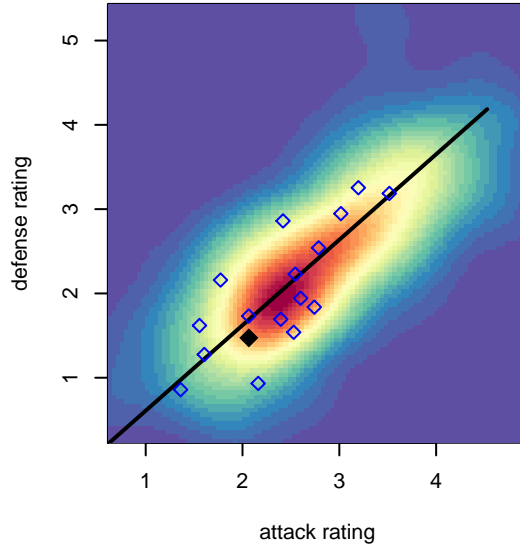

**attack and defense rating
relative to others at age
and all opponents in last 13 months**